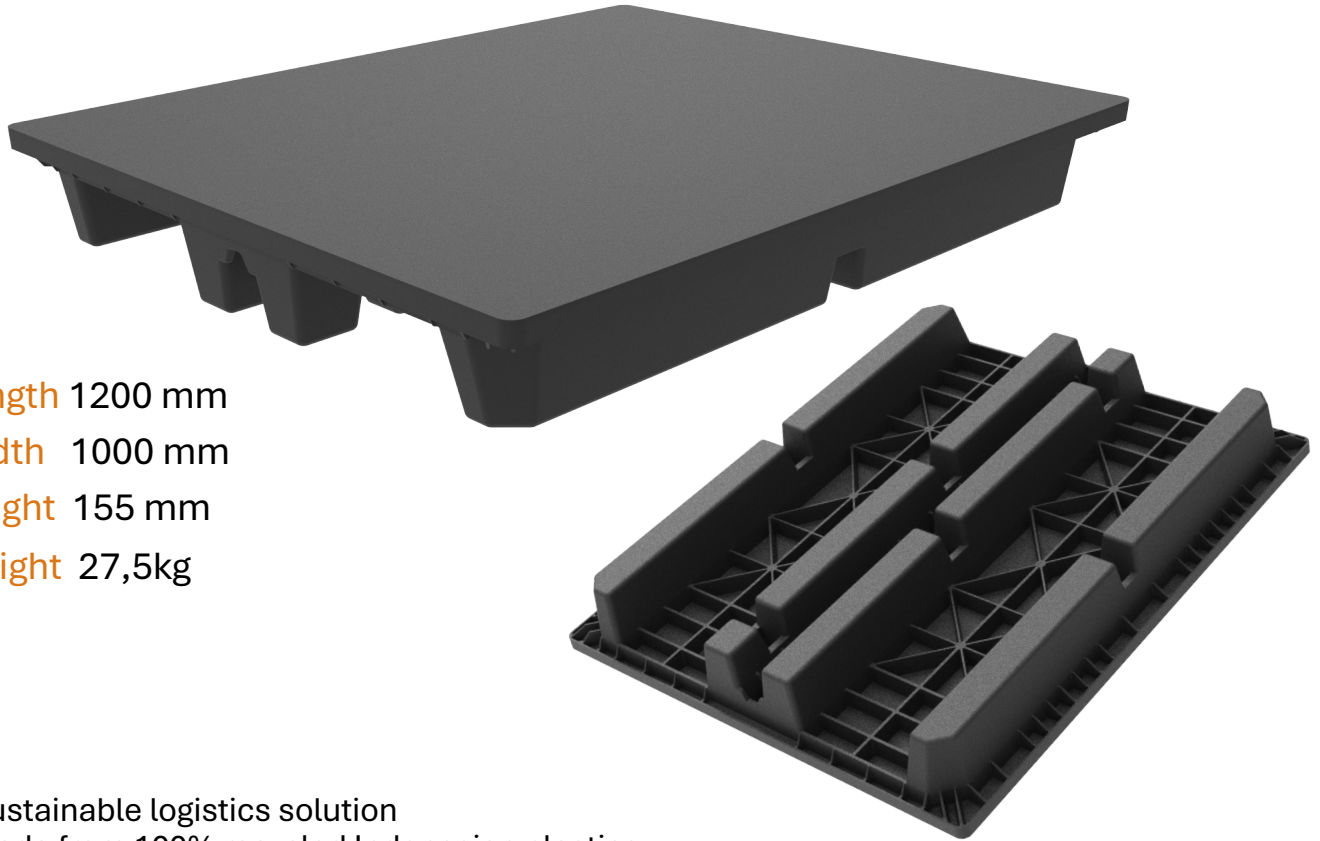

WRS 1210

Warehouse Racking Stacking Plastic Pallet

Length 1200 mm

Width 1000 mm

Height 155 mm

Weight 27,5kg

A sustainable logistics solution

- made from 100% recycled Indonesian plastics
- no fumigation requirements, or risk of nail or splinter damage
- significantly lower carbon footprint than timber pallets
- significantly lower carbon footprint than injection-molded plastic pallets

Load Capacity

Stacking load
3000 kg

Lifting load
1500 kg

Racking Load (Carton)
1000 kg

Racking Load (Sacks)
800 kg

Handling Accessibility

Forklift
2 Ways

Hand Jack
2 Ways