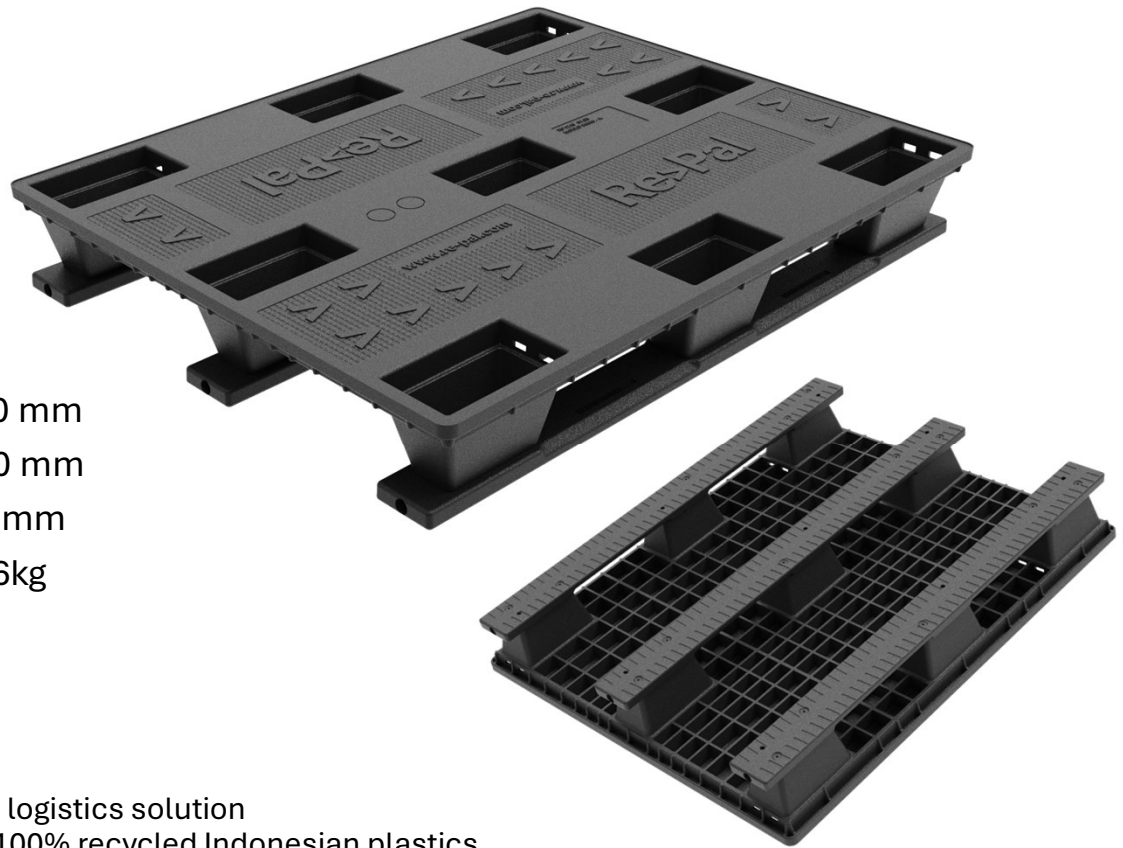

RP 1210

Medium Duty Warehouse

Length 1200 mm

Width 1000 mm

Height 170 mm

Weight 30,6kg

A sustainable logistics solution

- made from 100% recycled Indonesian plastics
- no fumigation requirements, or risk of nail or splinter damage
- significantly lower carbon footprint than timber pallets
- significantly lower carbon footprint than injection-molded plastic pallets

Load Capacity

Stacking load
3000 kg

Lifting load
1500 kg

Racking Load (Carton)
1200 kg

Racking Load (Sacks)
1000 kg

Handling Accessibility

Forklift
4 Ways

Hand Jack
4 Ways

Pallet Mover
4 Ways