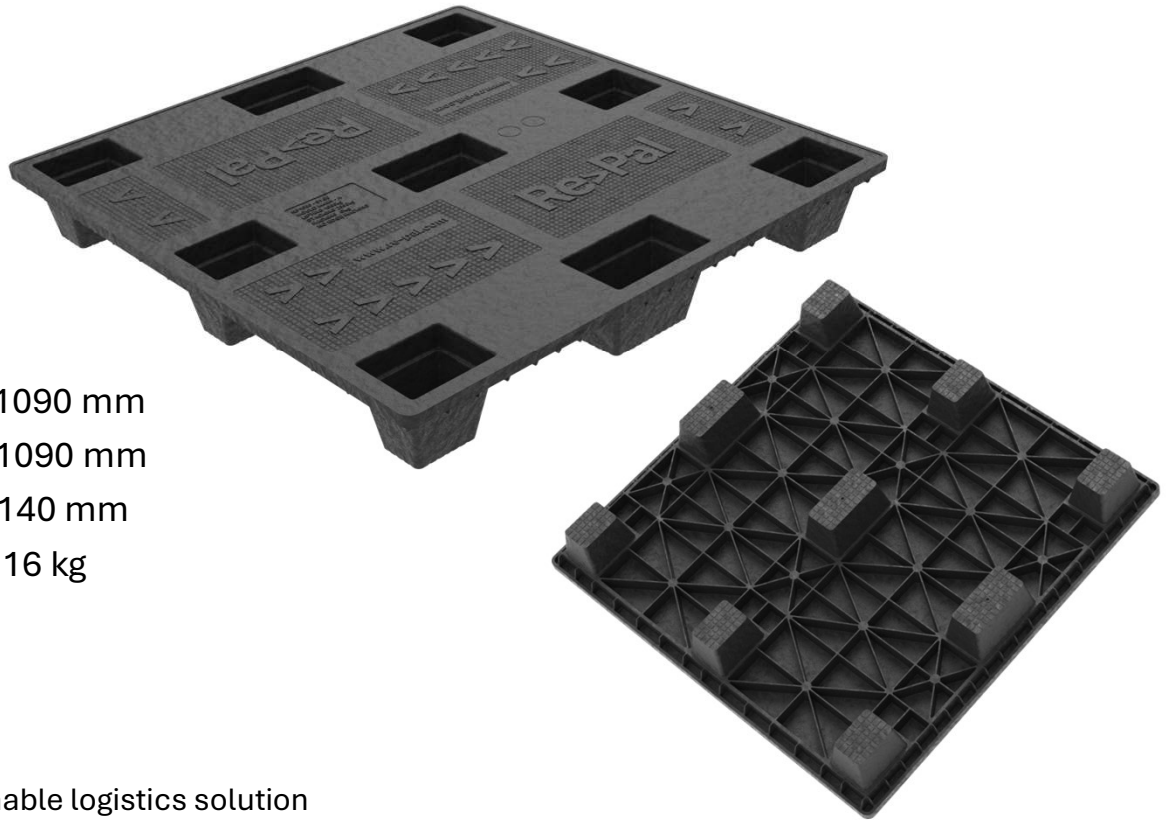

ECO 1090 – 4 Ways

Export and Warehouse Plastic Pallet

Length 1090 mm

Width 1090 mm

Height 140 mm

Weight 16 kg

A sustainable logistics solution

- made from 100% recycled Indonesian plastics
- no fumigation requirements, or risk of nail or splinter damage
- significantly lower carbon footprint than timber pallets
- significantly lower carbon footprint than injection-molded plastic pallets

Load Capacity

Stacking load
500 kg

Lifting load
500 kg

Handling Accessibility

Forklift
4 Ways

Hand Jack
4 Ways

Pallet Mover
4 Ways